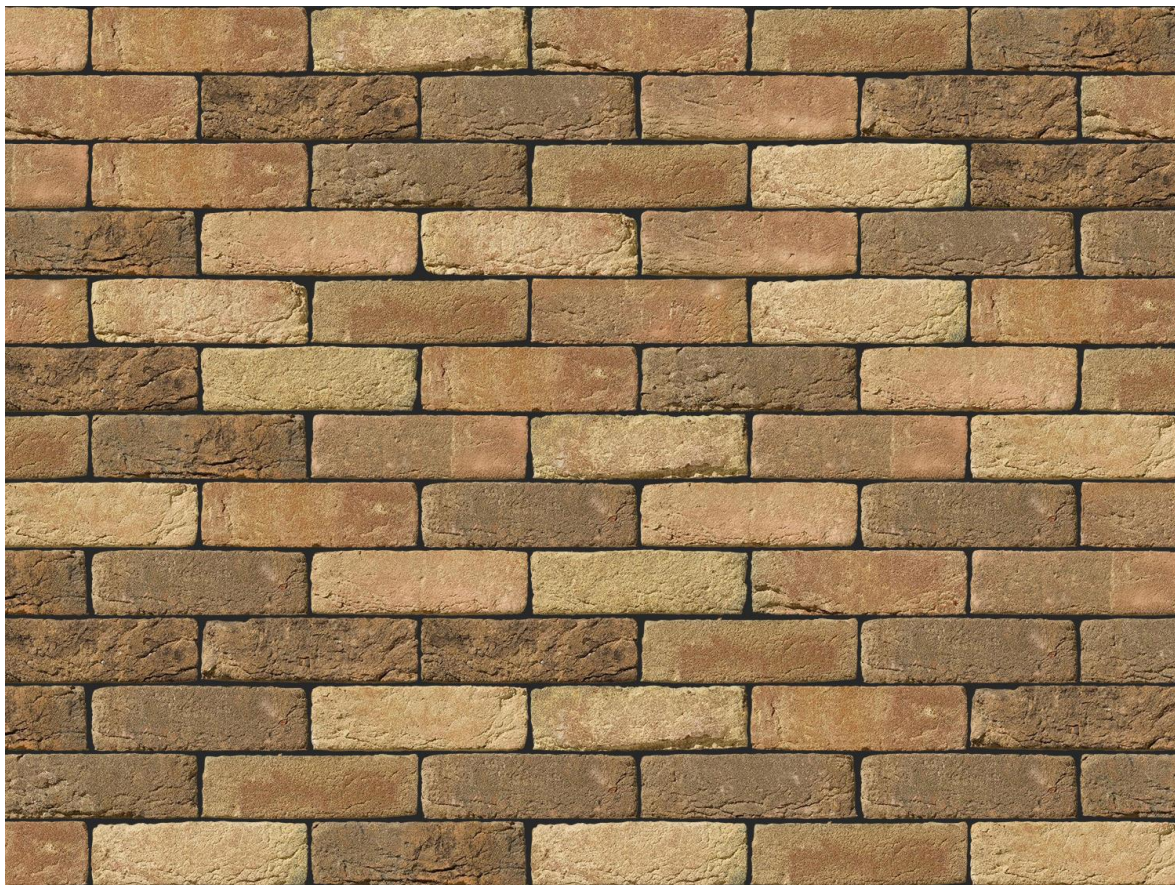

MOZART BLEND RED BRICK

Brand	Wienerberger
Colour	Red
Type	Stock
Dimensions	214mm x 99mm x 67mm
Durability	F2
Active Soluble Salts	S2
Dimensional Tolerance & Range	T1, R1
Water Absorption	15%
Compressive Strength	15N/mm ²
Pack Size	613