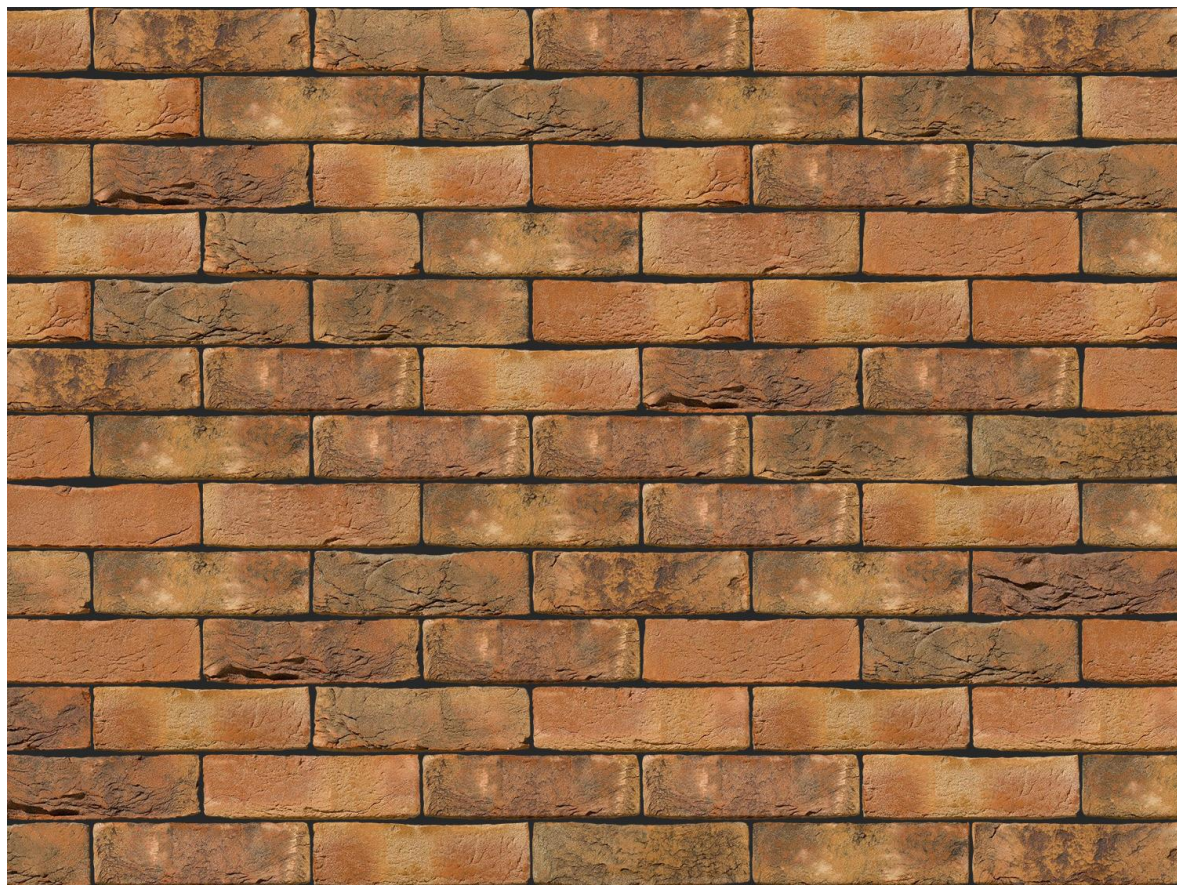

KASSANDRA MULTI RED BRICK

Brand	Wienerberger
Colour	Red
Type	Stock
Dimensions	215mm x 102mm x 65mm
Durability	F2
Active Soluble Salts	S2
Dimensional Tolerance & Range	T2, R1
Water Absorption	6%
Compressive Strength	12N/mm ²
Pack Size	528