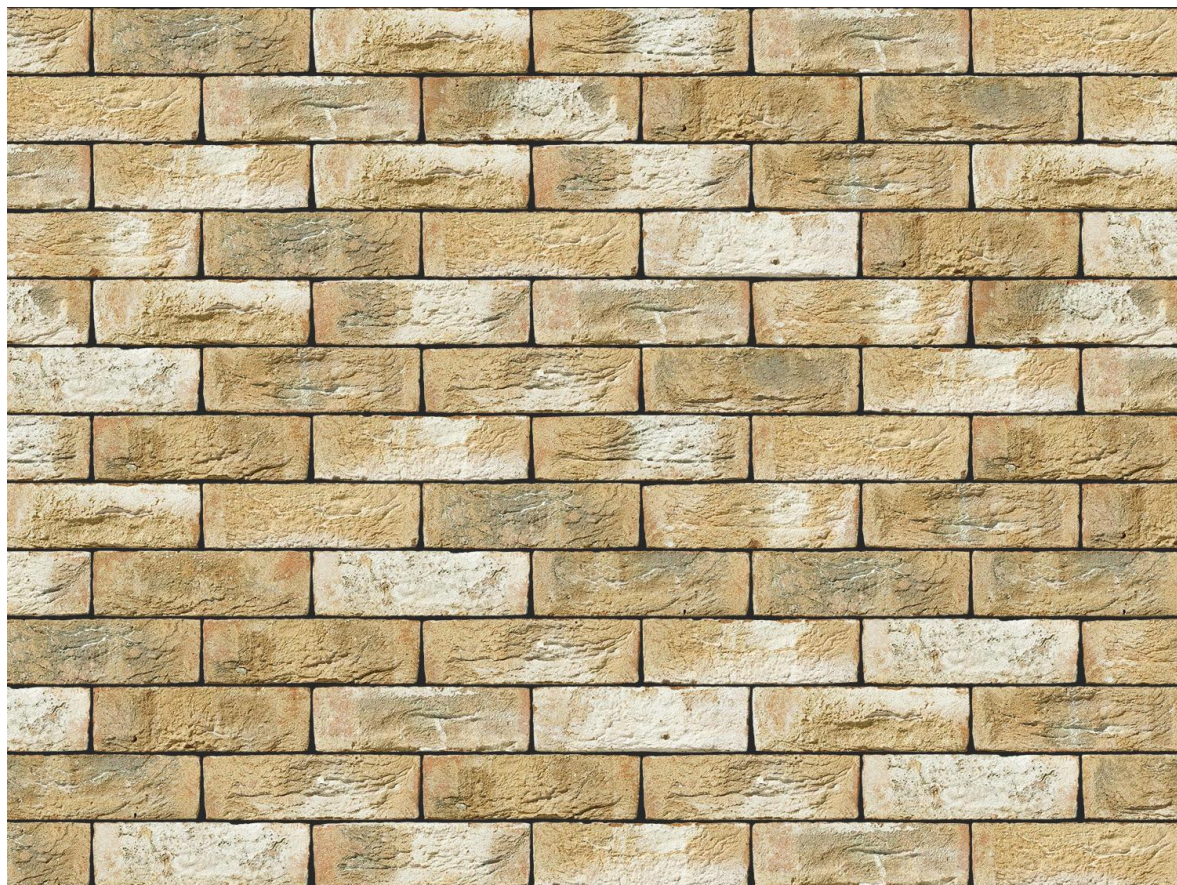

BRONGROEN BUFF BRICK

Brand	Wienerberger
Colour	Buff, Brown
Type	Stock
Dimensions	215mm x 102.5mm x 65mm
Durability	F2
Active Soluble Salts	S2
Dimensional Tolerance & Range	T2, R1
Water Absorption	15%
Compressive Strength	25N/mm ²
Pack Size	552