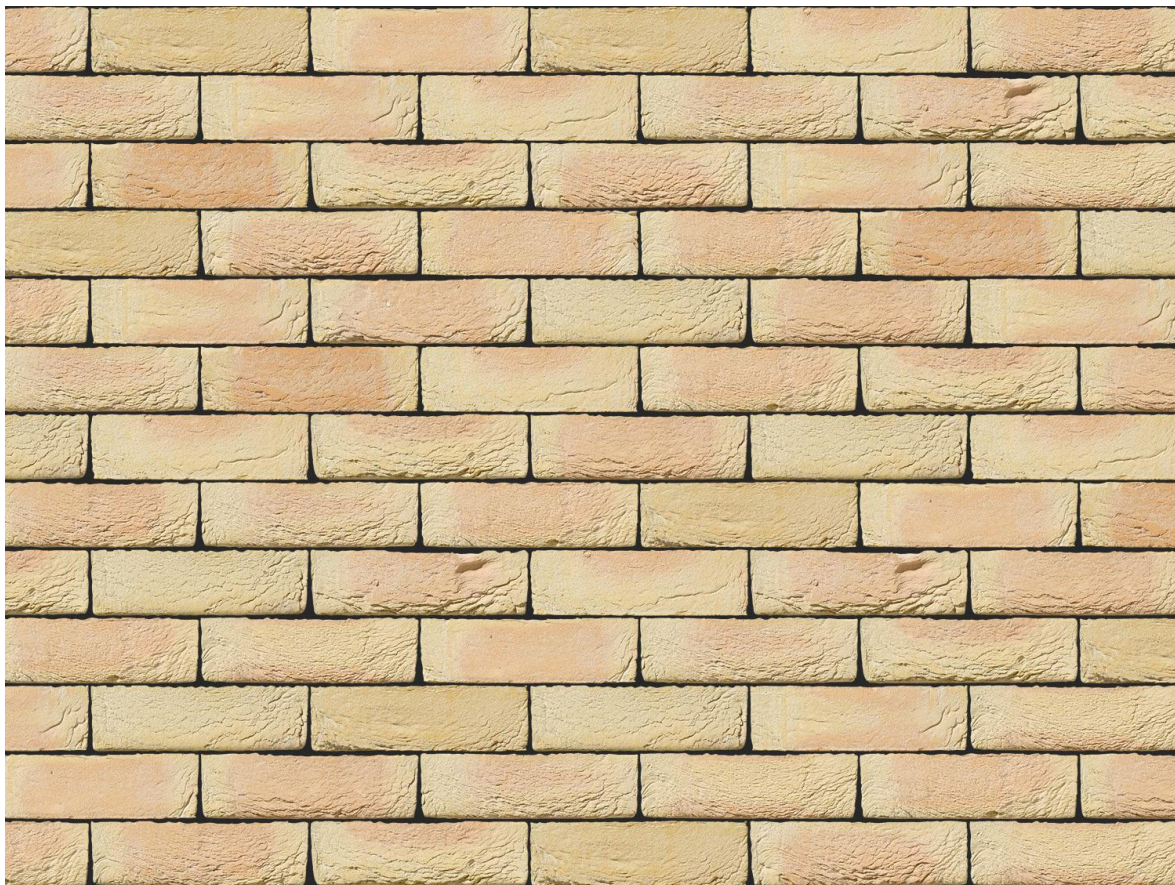

### ANDANTE GOLDEN BUFF BRICK

Brand	Wienerberger
Colour	Buff
Type	Handmade
Dimensions	215mm x 102.5mm x 65mm
Durability	F2
Active Soluble Salts	S2
Dimensional Tolerance & Range	T1, R1
Water Absorption	19%
Compressive Strength	12N/mm <sup>2</sup>
Pack Size	652