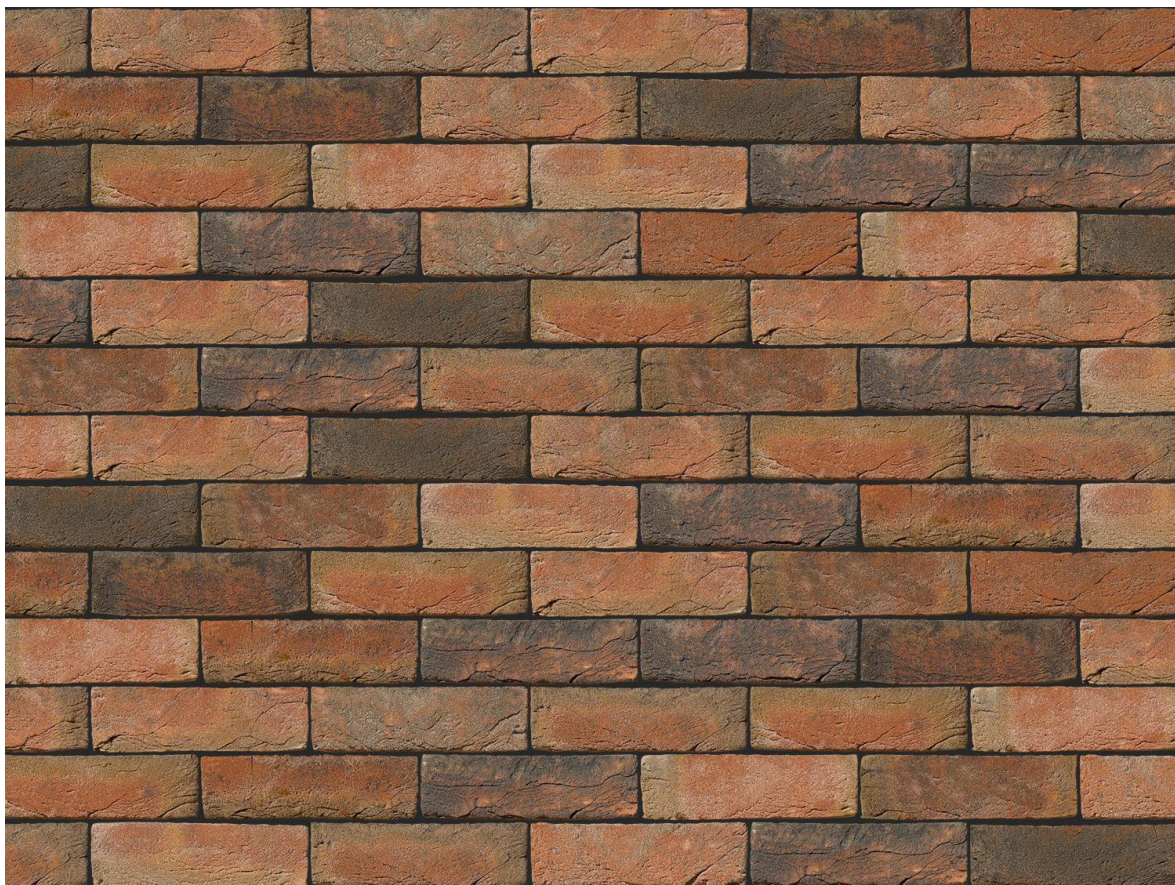

### AMBERLEY RED MULTI RED BRICK

Brand	Wienerberger
Colour	Red
Type	Handmade
Dimensions	215mm x 102mm x 65mm
Durability	F2
Active Soluble Salts	S2
Dimensional Tolerance & Range	T1, R1
Water Absorption	14%
Compressive Strength	25N/mm <sup>2</sup>
Pack Size	612