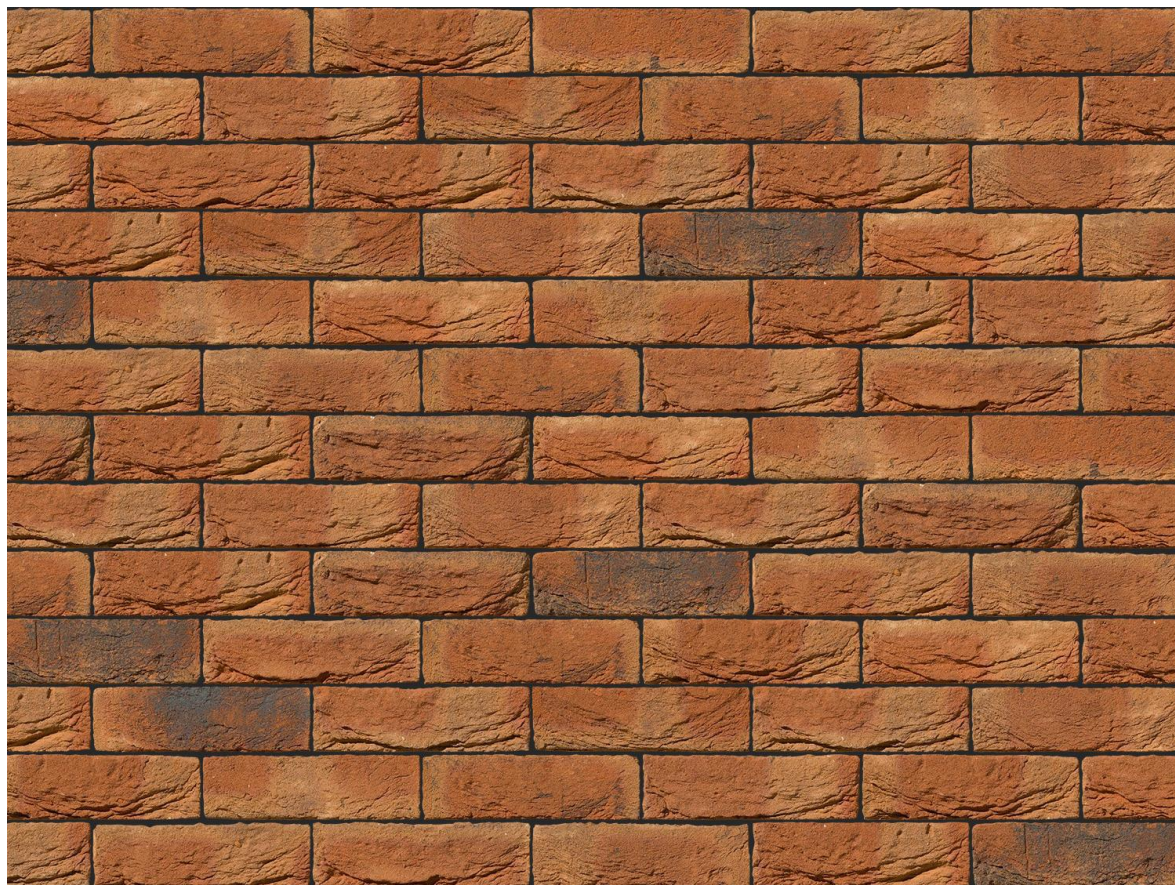

SCALA RED BRICK

Brand	Vandersanden
Colour	Red
Type	Handmade
Dimensions	213mm x 103mm x 66mm
Durability	F2
Active Soluble Salts	S2
Dimensional Tolerance & Range	T2, R1
Water Absorption	15%
Compressive Strength	10N/mm ²
Pack Size	526