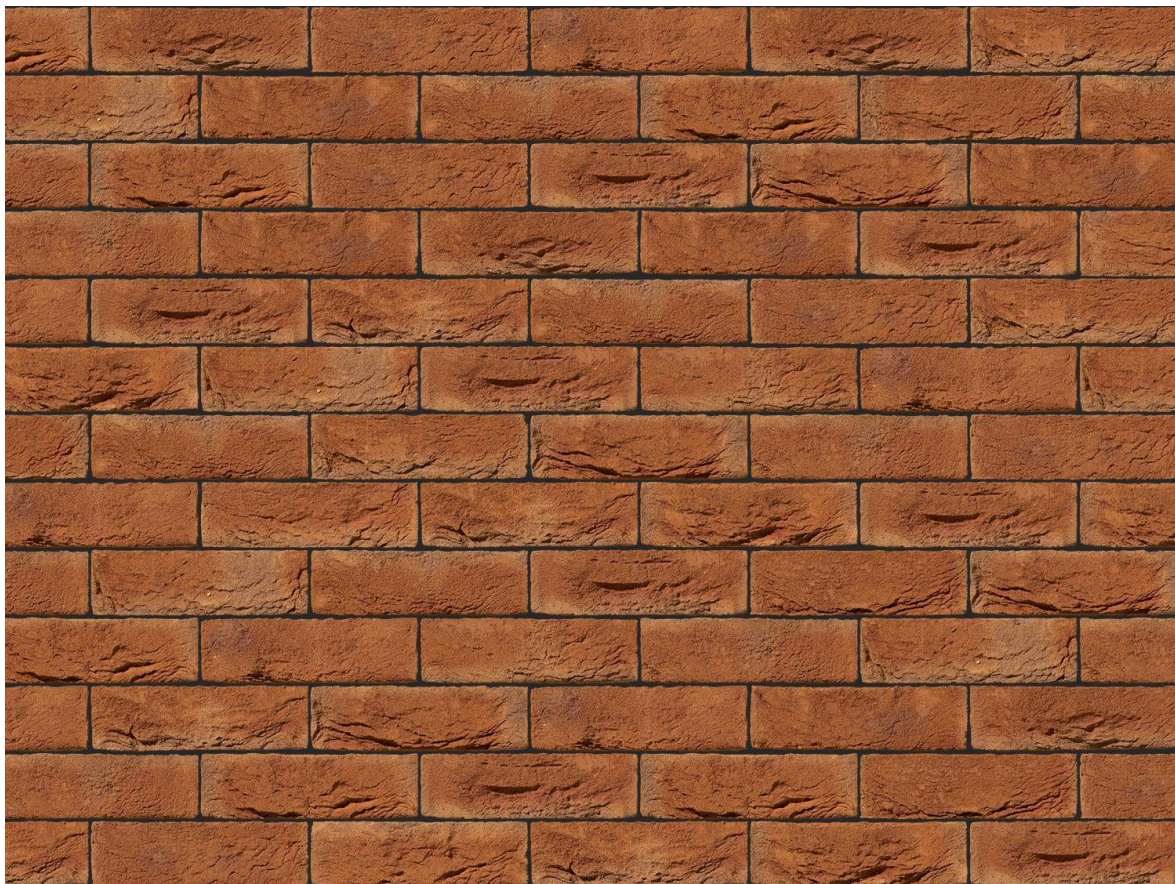

### SAFORA RED BRICK

|                               |                        |
|-------------------------------|------------------------|
| Brand                         | Vandersanden           |
| Colour                        | Red                    |
| Type                          | Handmade               |
| Dimensions                    | 215mm x 102.5mm x 65mm |
| Durability                    | F2                     |
| Active Soluble Salts          | S2                     |
| Dimensional Tolerance & Range | T2, R1                 |
| Water Absorption              | 15%                    |
| Compressive Strength          | 15N/mm <sup>2</sup>    |
| Pack Size                     | 560                    |