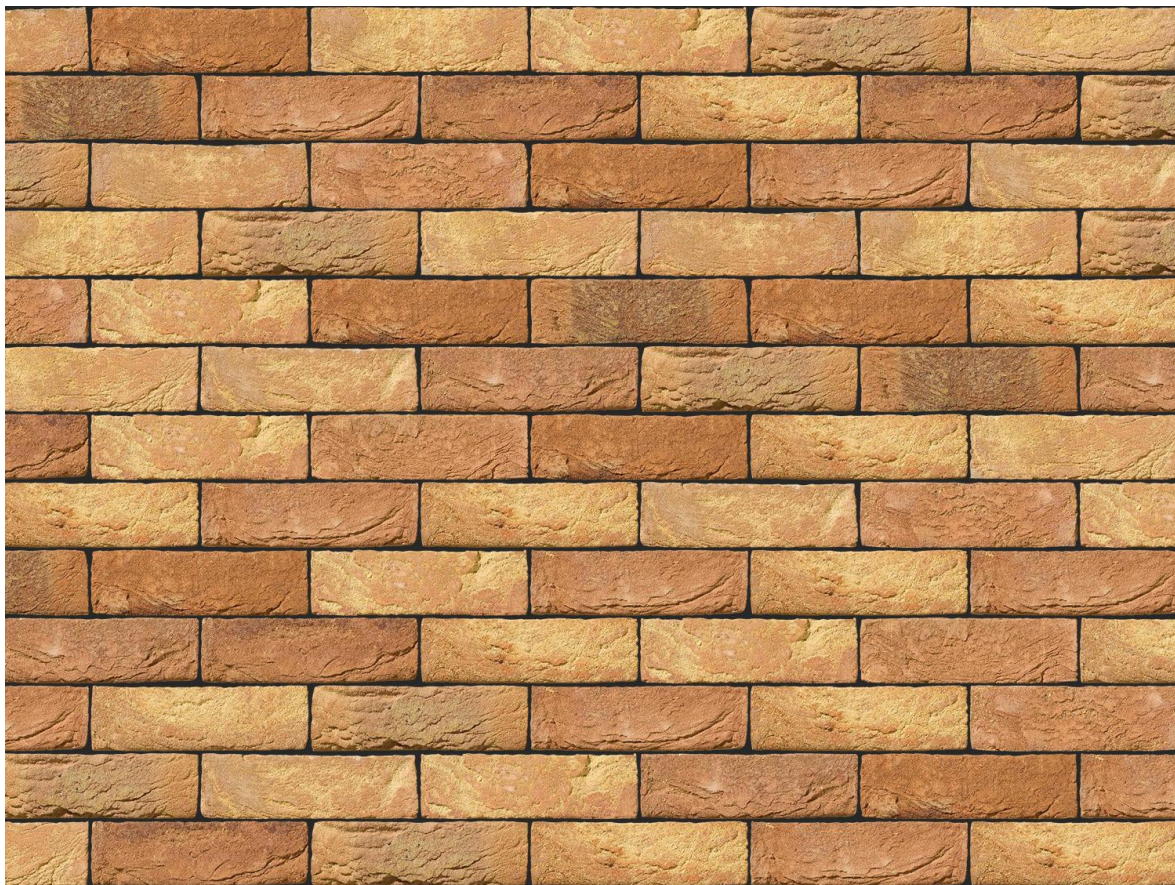

PRIMULA BUFF RED BRICK

Brand	Vandersanden
Colour	Red, Buff
Type	Handmade
Dimensions	215mm x 102.5mm x 65mm
Durability	F2
Active Soluble Salts	S2
Dimensional Tolerance & Range	T2, R1
Water Absorption	15%
Compressive Strength	20N/mm ²
Pack Size	580