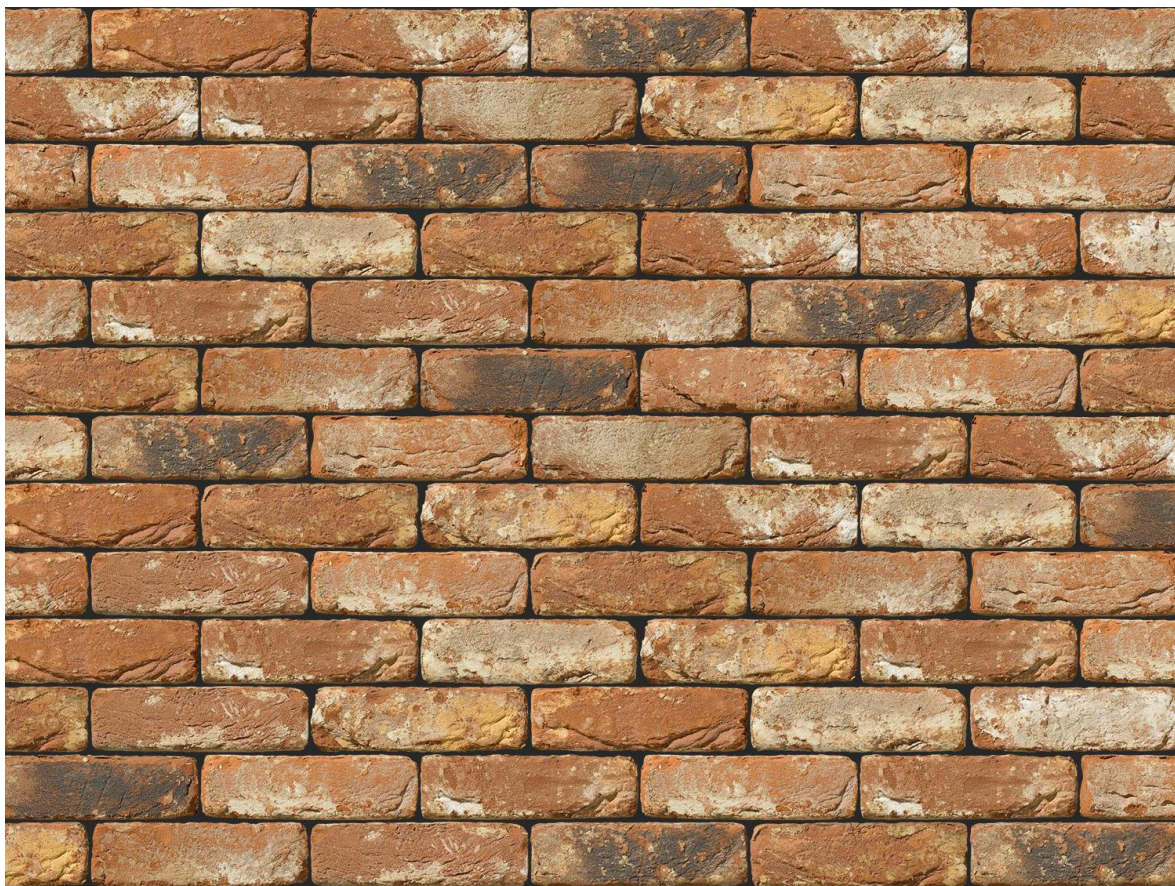

OLD MAASLAND RED BRICK

Brand	Vandersanden
Colour	Red
Type	Tumbled Handmade
Dimensions	215mm x 102.5mm x 65mm
Durability	F2
Active Soluble Salts	S2
Dimensional Tolerance & Range	T2, R1
Water Absorption	14%
Compressive Strength	20N/mm ²
Pack Size	580