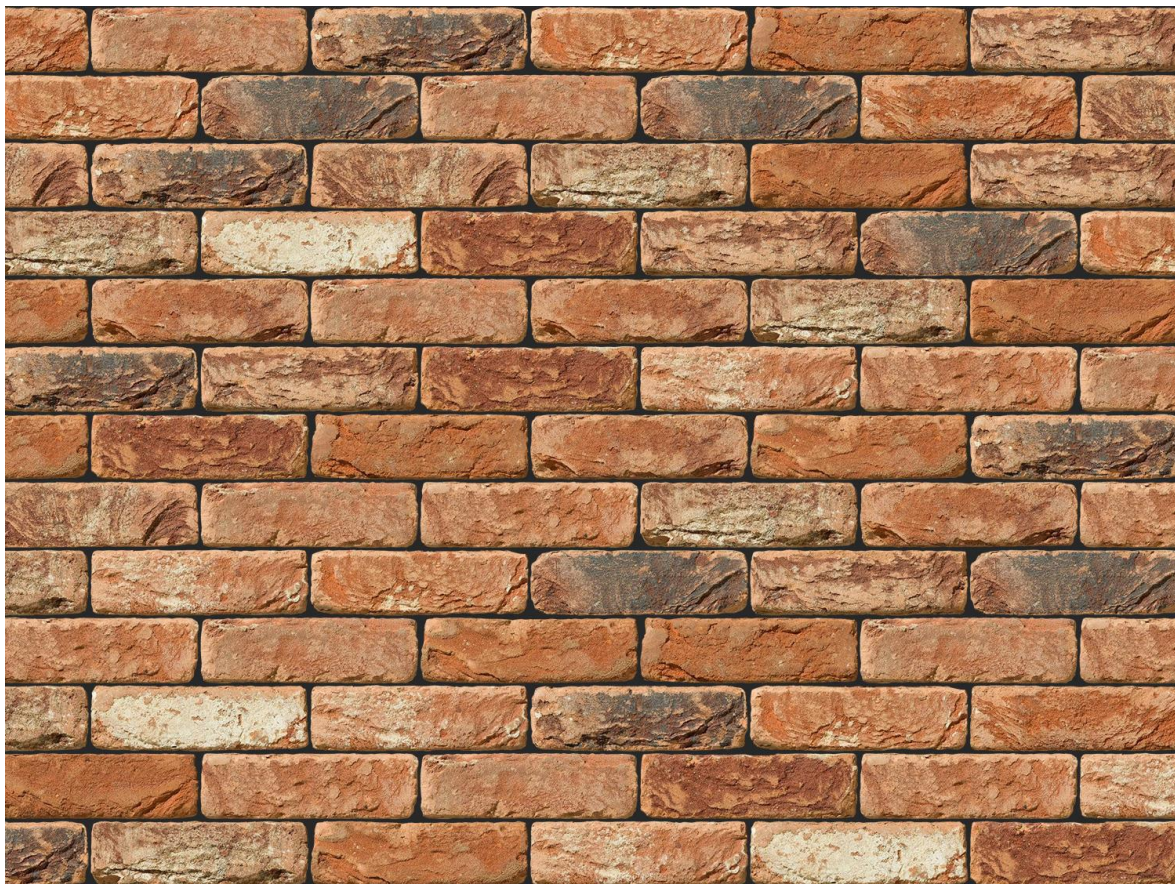

OLD HERVE RED BRICK

| | |
|-------------------------------|------------------------|
| Brand | Vandersanden |
| Colour | Red |
| Type | Handmade |
| Dimensions | 215mm x 102.5mm x 65mm |
| Durability | F2 |
| Active Soluble Salts | S2 |
| Dimensional Tolerance & Range | T2, R1 |
| Water Absorption | 14% |
| Compressive Strength | 20N/mm ² |
| Pack Size | 580 |