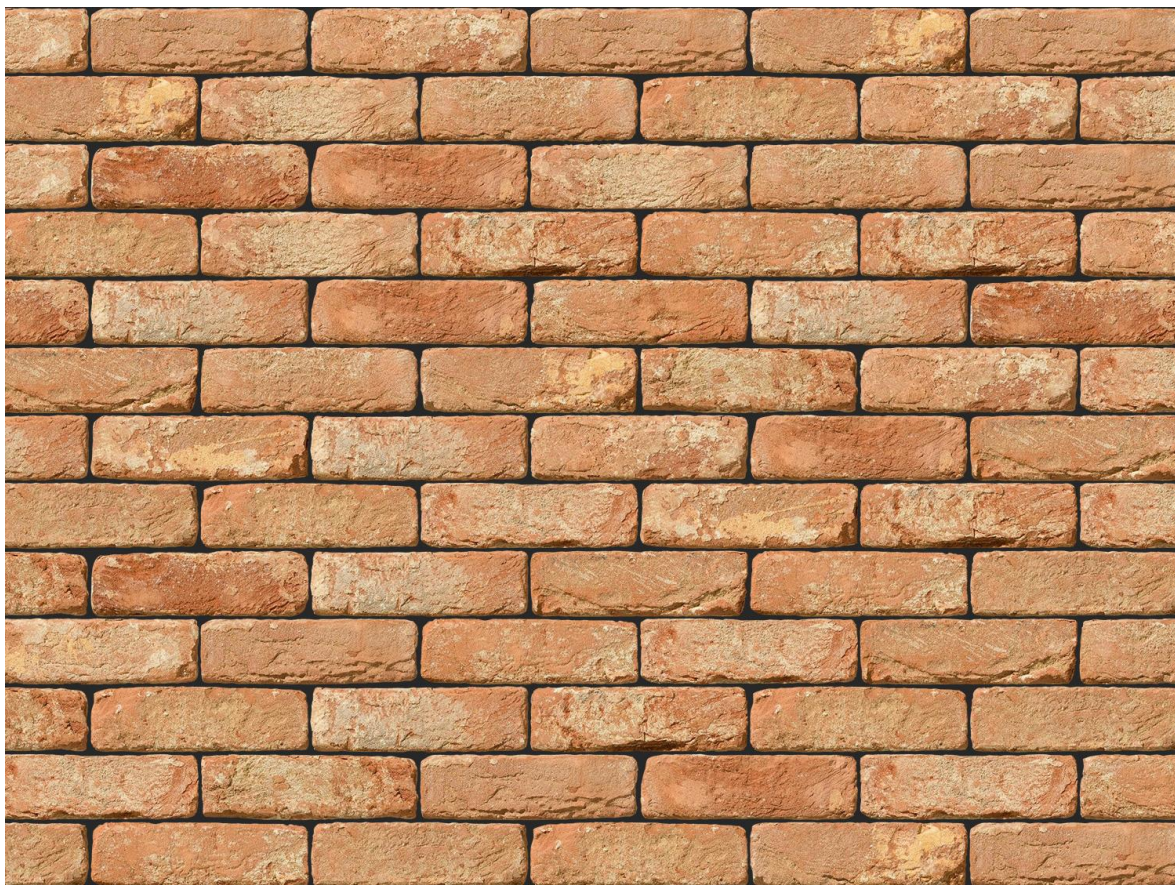

OULD BRABANT RED BRICK

Brand	Vandersanden
Colour	Red
Type	Handmade
Dimensions	214mm x 101mm x 66mm
Durability	F2
Active Soluble Salts	S2
Dimensional Tolerance & Range	T2, R1
Water Absorption	14%
Compressive Strength	20N/mm ²
Pack Size	580