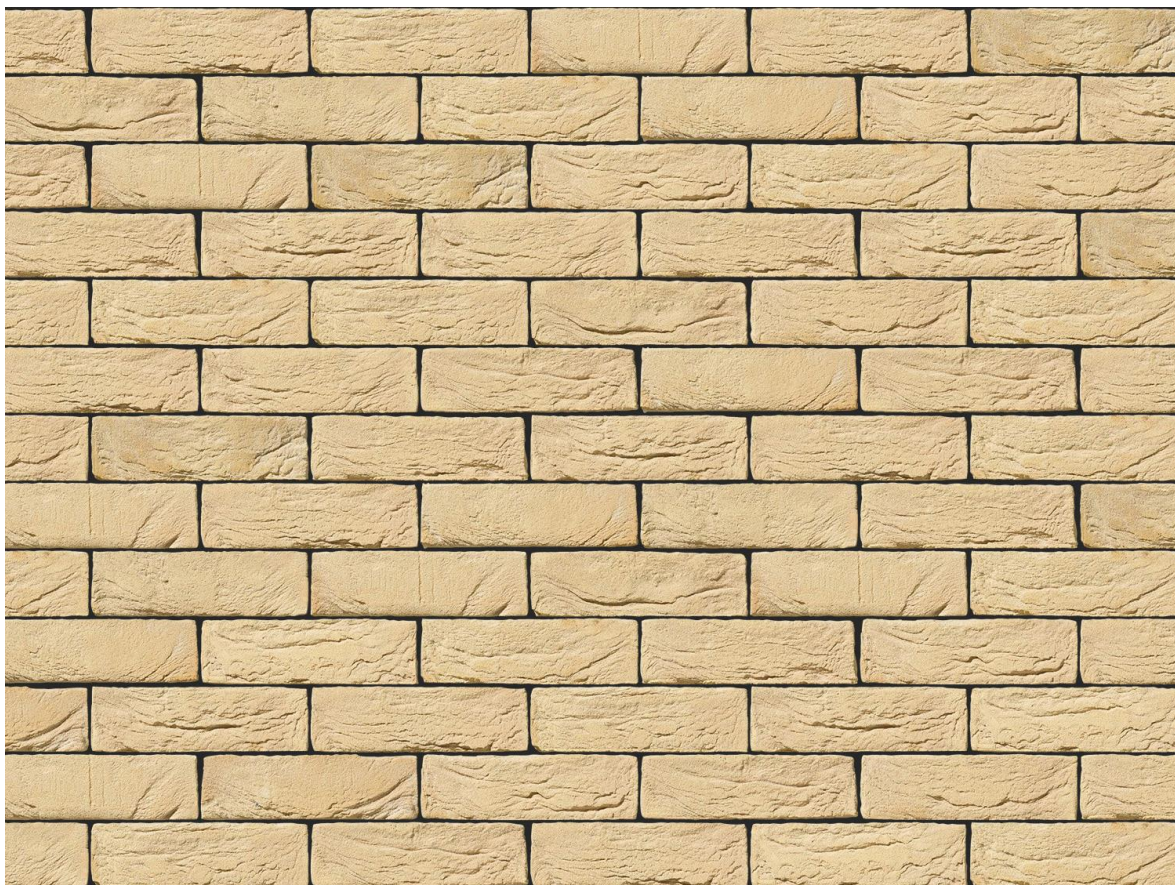

GEEL ZILVERZAND YELLOW BUFF BRICK

| | |
|-------------------------------|----------------------|
| Brand | Vandersanden |
| Colour | Yellow Buff |
| Type | Handmade |
| Dimensions | 215mm x 102mm x 65mm |
| Durability | F2 |
| Active Soluble Salts | S2 |
| Dimensional Tolerance & Range | T2, R1 |
| Water Absorption | 17% |
| Compressive Strength | 20N/mm ² |
| Pack Size | 620 |