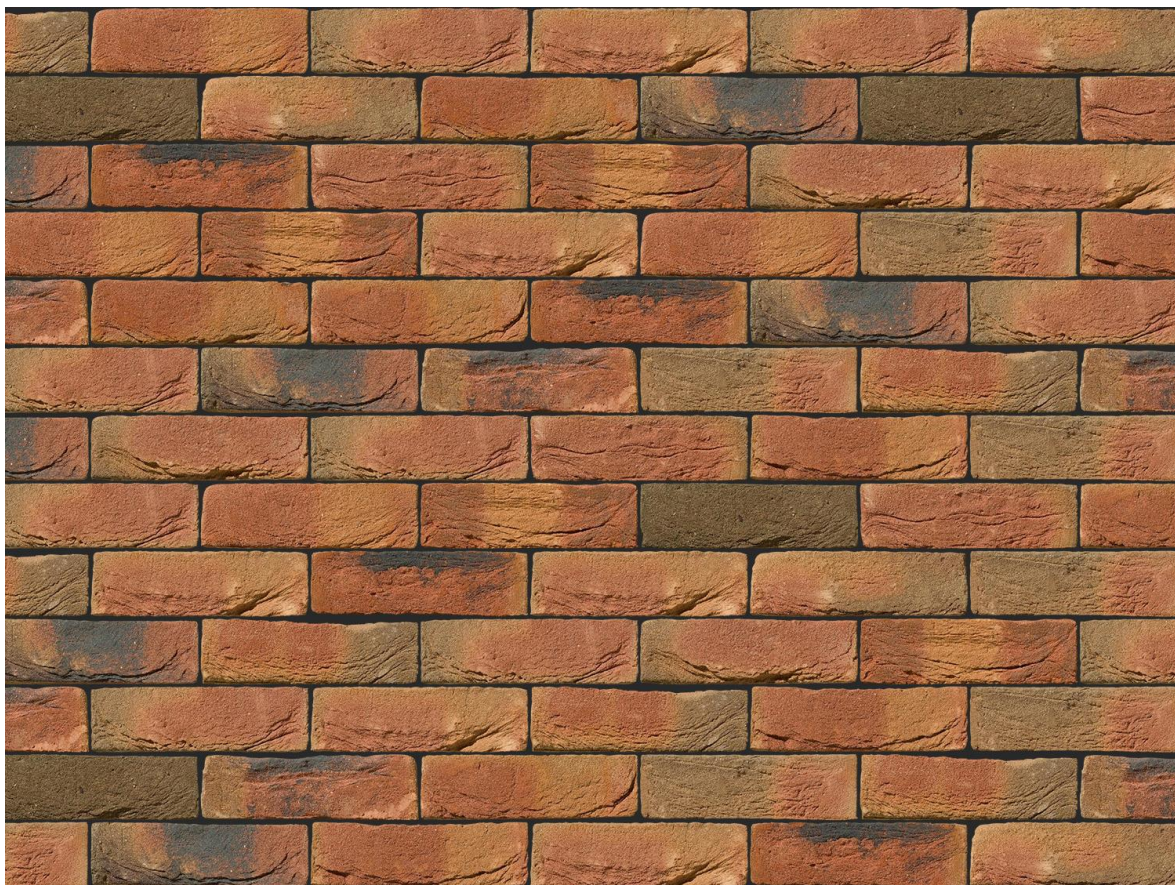

### AVONDROOD RED BRICK

Brand	Vandersanden
Colour	Red
Type	Handmade
Dimensions	215mm x 102.5mm x 65mm
Durability	F2
Active Soluble Salts	S2
Dimensional Tolerance & Range	T2, R1
Water Absorption	14%
Compressive Strength	20N/mm <sup>2</sup>
Pack Size	620