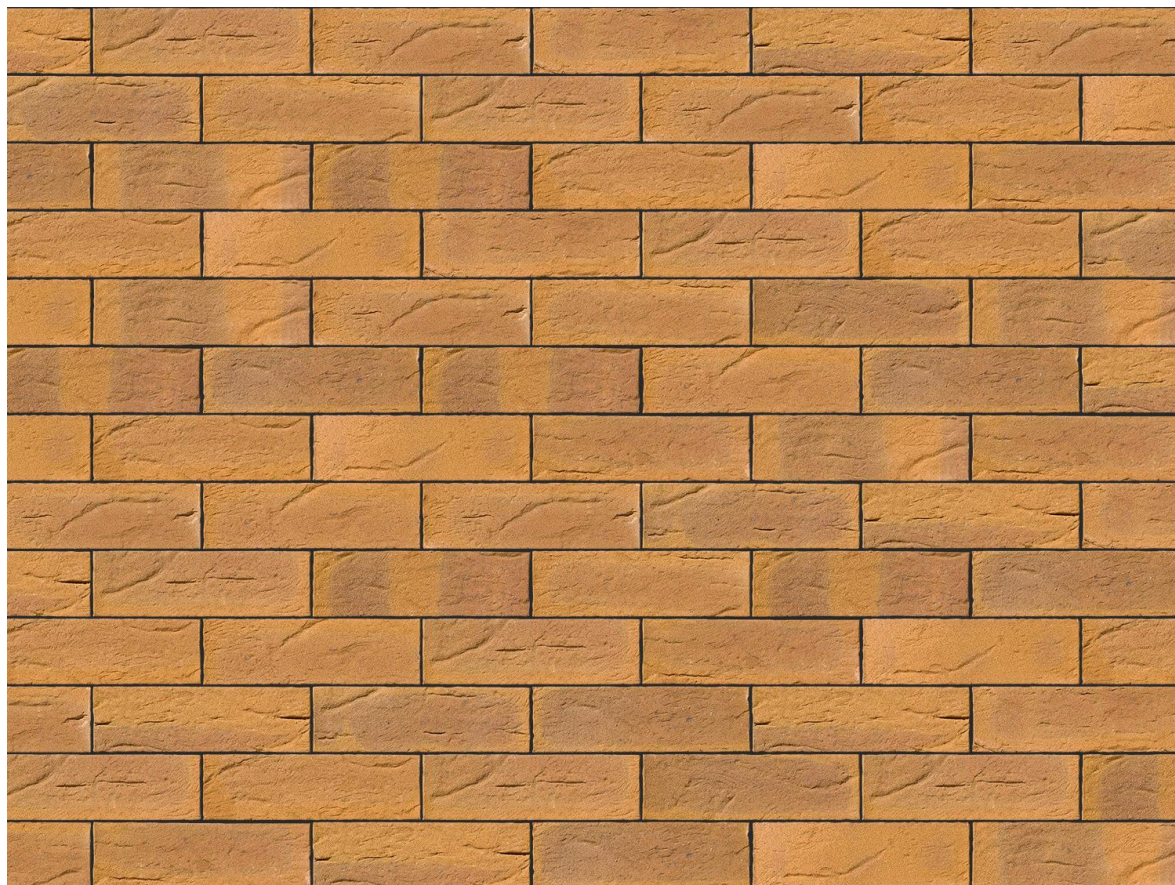

### VILLAGE HONEY GOLD YELLOW BRICK

Brand	Forterra
Colour	Yellow
Type	Wirecut
Dimensions	215mm x 102.5mm x 65mm
Durability	F2
Active Soluble Salts	S2
Dimensional Tolerance & Range	T2, R1
Water Absorption	17%
Compressive Strength	30N/mm <sup>2</sup>
Pack Size	495