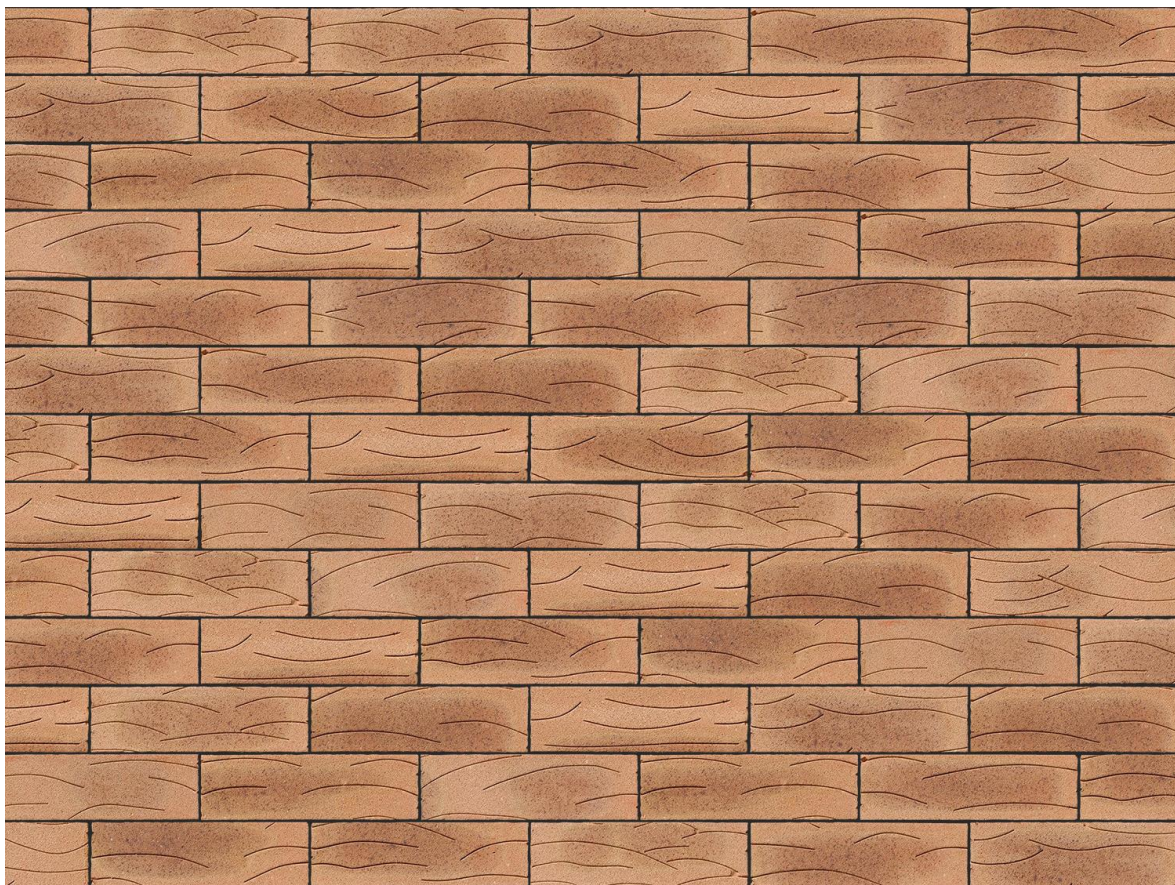

SHERWOOD BUFF MIXTURE BRICK

Brand	Forterra
Colour	Buff
Type	Wirecut
Dimensions	215mm x 102.5mm x 65mm
Durability	F2
Active Soluble Salts	S2
Dimensional Tolerance & Range	T2, R1
Water Absorption	14%
Compressive Strength	30N/mm ²
Pack Size	495