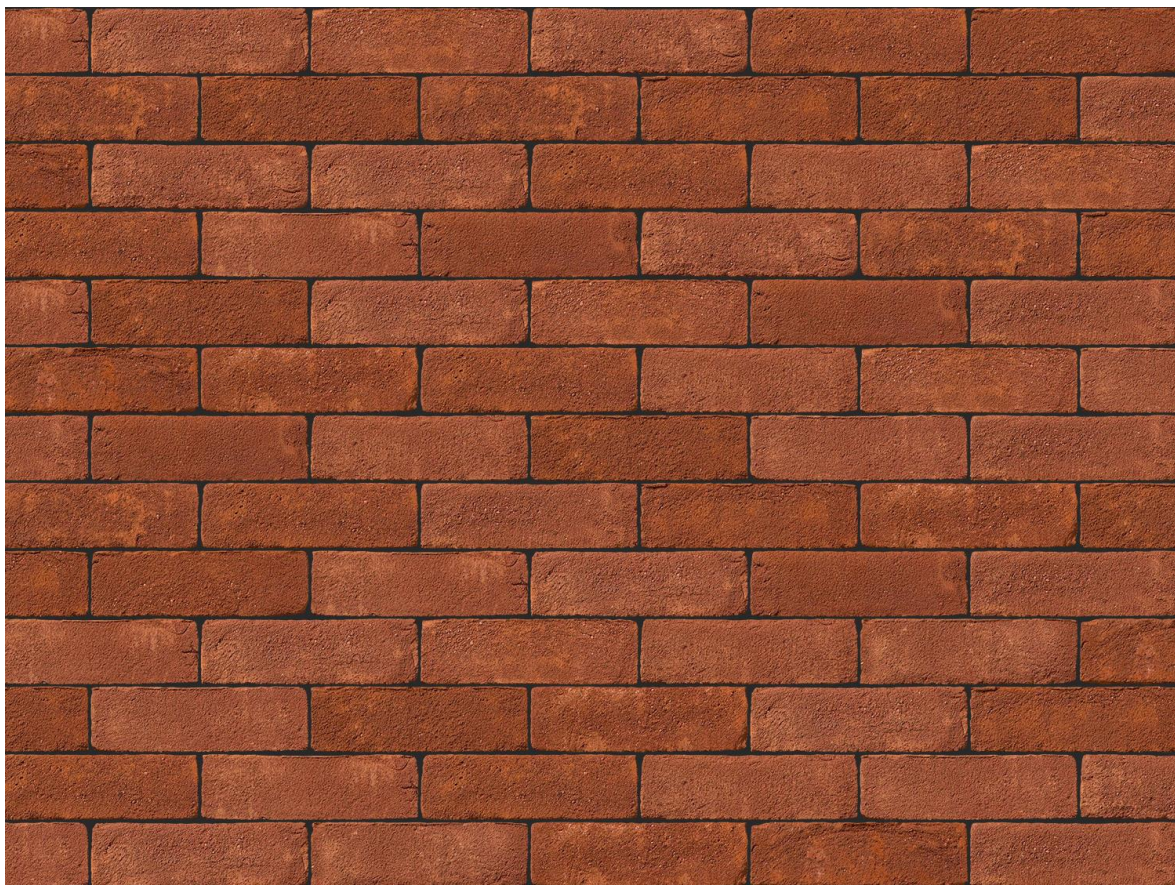

### OAKTHORPE RED STOCK BRICK

Brand	Forterra
Colour	Red
Type	Thrown
Dimensions	215mm x 102.5mm x 65mm
Durability	F2
Active Soluble Salts	S2
Dimensional Tolerance & Range	T2, R1
Water Absorption	13%
Compressive Strength	20N/mm <sup>2</sup>
Pack Size	495