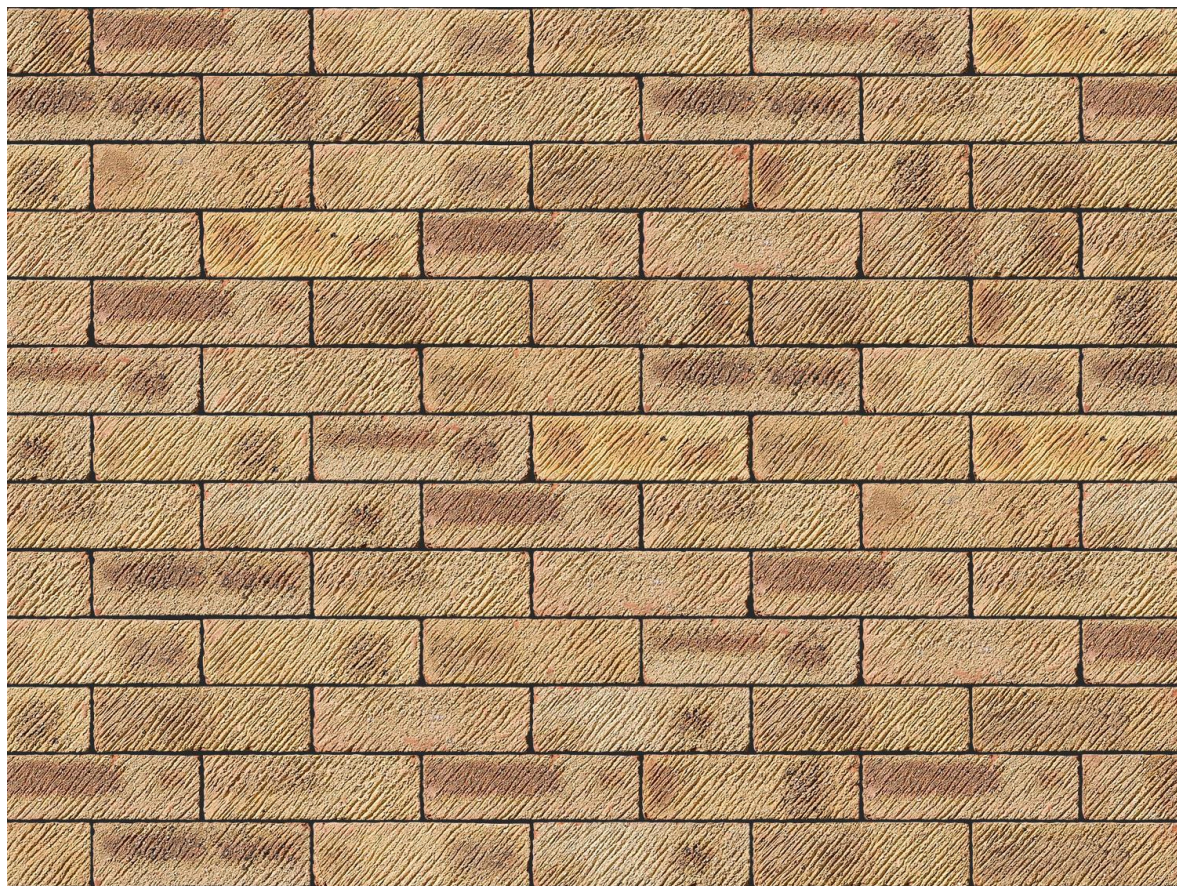

### IRONSTONE YELLOW BRICK

Brand	Forterra
Colour	Yellow
Type	Pressed
Dimensions	215mm x 102.5mm x 65mm
Durability	F1
Active Soluble Salts	S2
Dimensional Tolerance & Range	T2, R1
Water Absorption	23%
Compressive Strength	25N/mm <sup>2</sup>
Pack Size	390