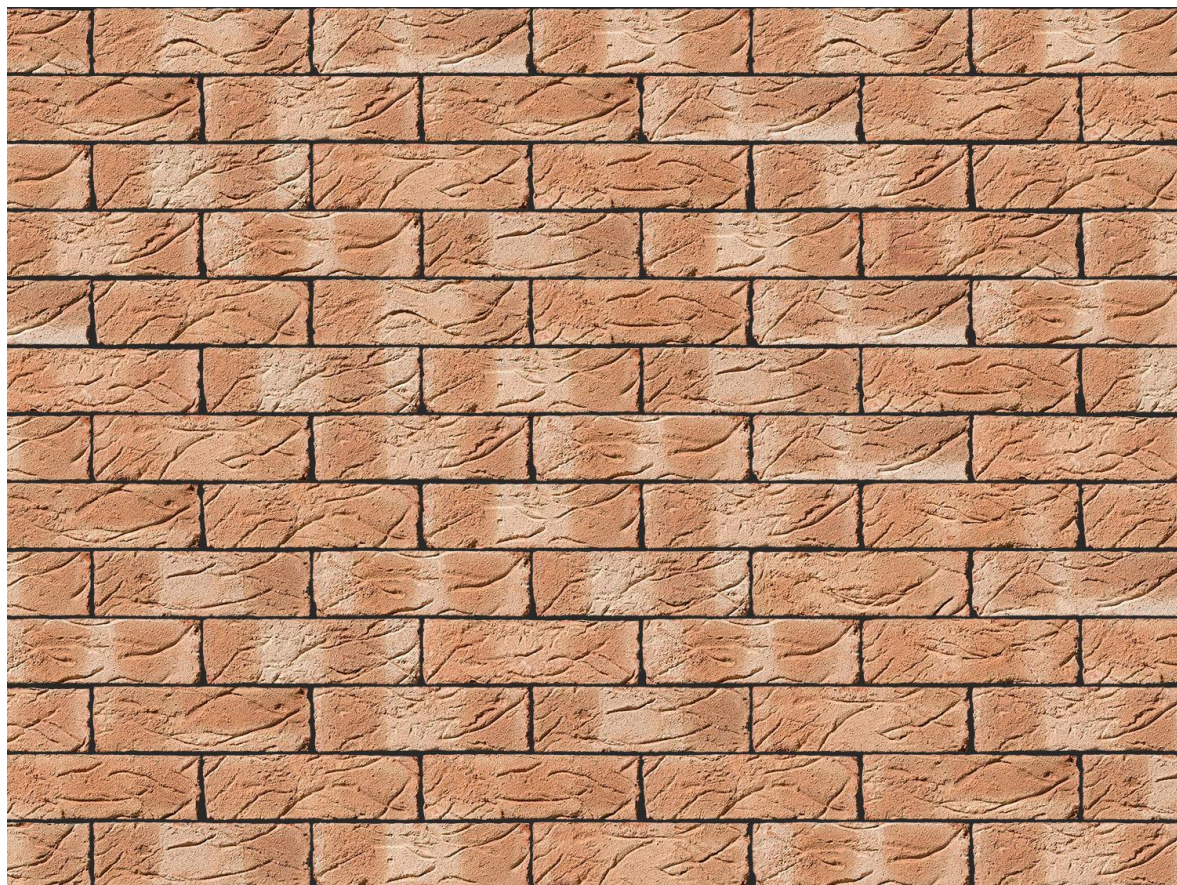

### HONEY BUFF BRICK

Brand	Forterra
Colour	Yellow
Type	Pressed
Dimensions	215mm x 102.5mm x 65mm
Durability	F1
Active Soluble Salts	S2
Dimensional Tolerance & Range	T2, R1
Water Absorption	23%
Compressive Strength	25N/mm <sup>2</sup>
Pack Size	390