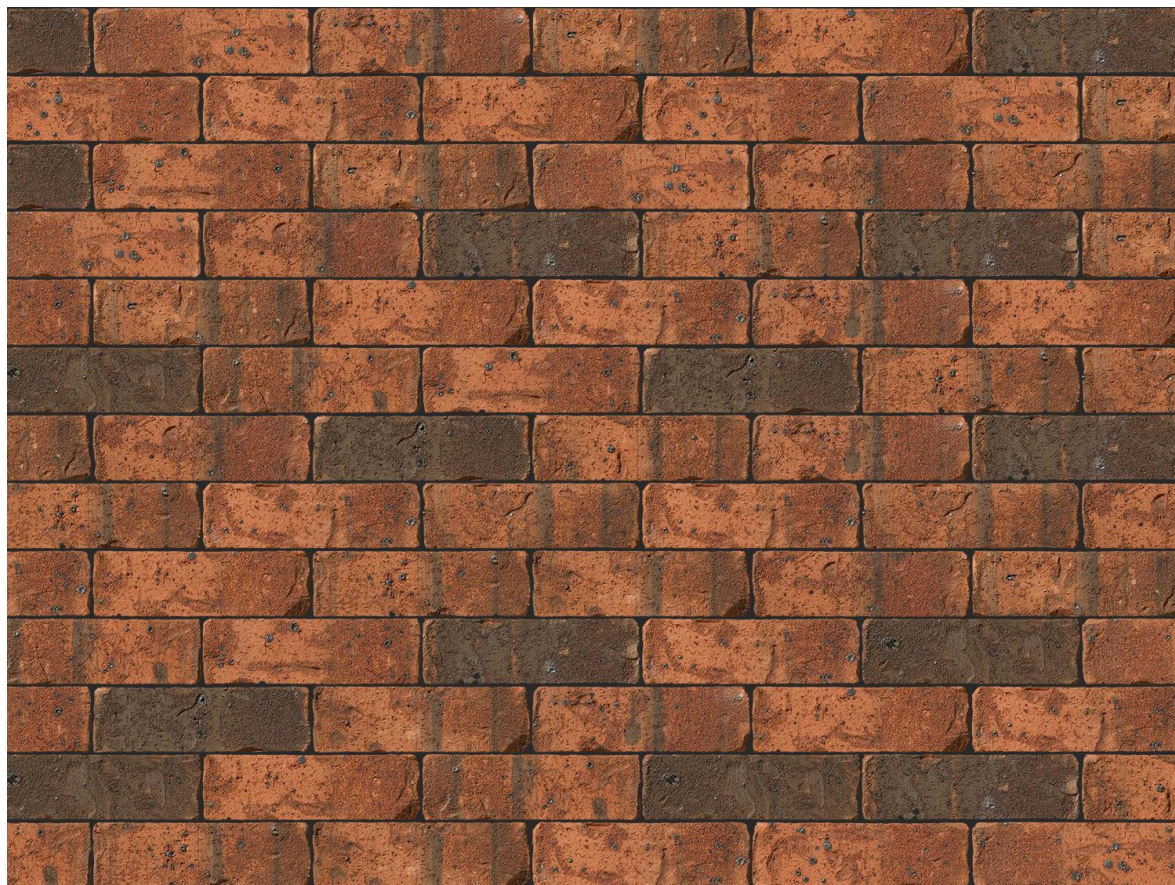

FARMSTEAD ANTIQUE RED BRICK

Brand	Forterra
Colour	Red
Type	Wirecut
Dimensions	215mm x 102.5mm x 65mm
Durability	F2
Active Soluble Salts	S2
Dimensional Tolerance & Range	T2, R1
Water Absorption	7%
Compressive Strength	75N/mm ²
Pack Size	468