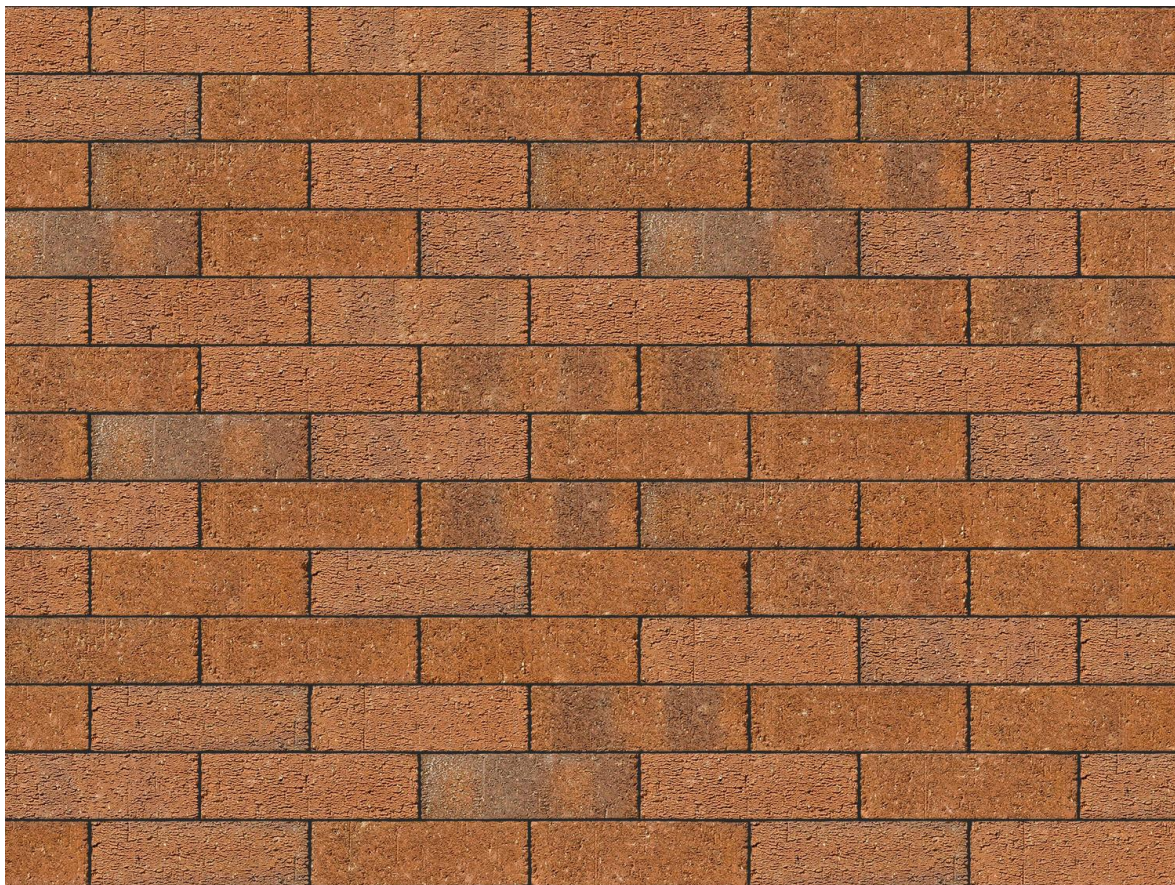

### COUNTY MULTI RUSTIC RED BRICK

Brand	Forterra
Colour	Red
Type	Wirecut
Dimensions	215mm x 102.5mm x 65mm
Durability	F2
Active Soluble Salts	S2
Dimensional Tolerance & Range	T2, R1
Water Absorption	7%
Compressive Strength	75N/mm <sup>2</sup>
Pack Size	504