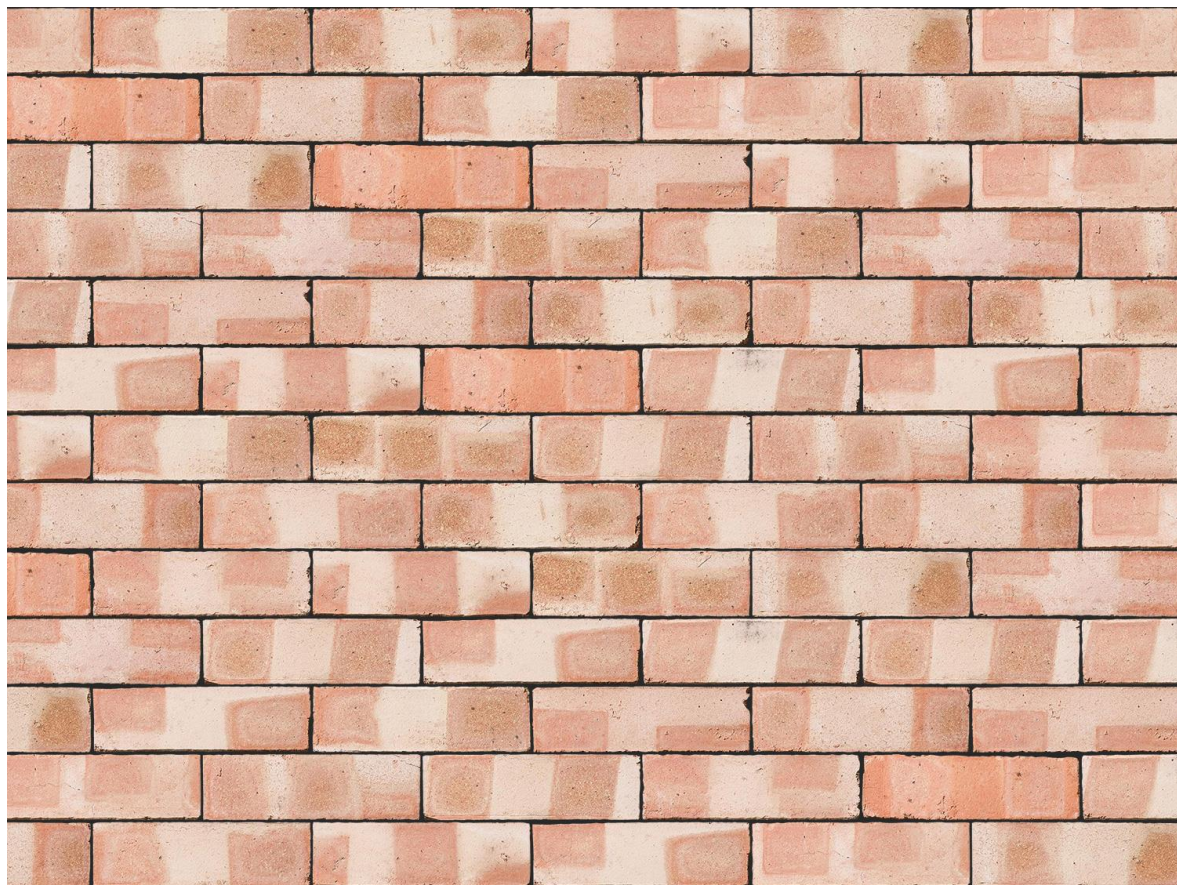

COMMONS BUFF BRICK

Brand	Forterra
Colour	Buff
Type	Pressed
Dimensions	215mm x 102.5mm x 65mm
Durability	F1
Active Soluble Salts	S2
Dimensional Tolerance & Range	T2, R1
Water Absorption	23%
Compressive Strength	25N/mm ²
Pack Size	390