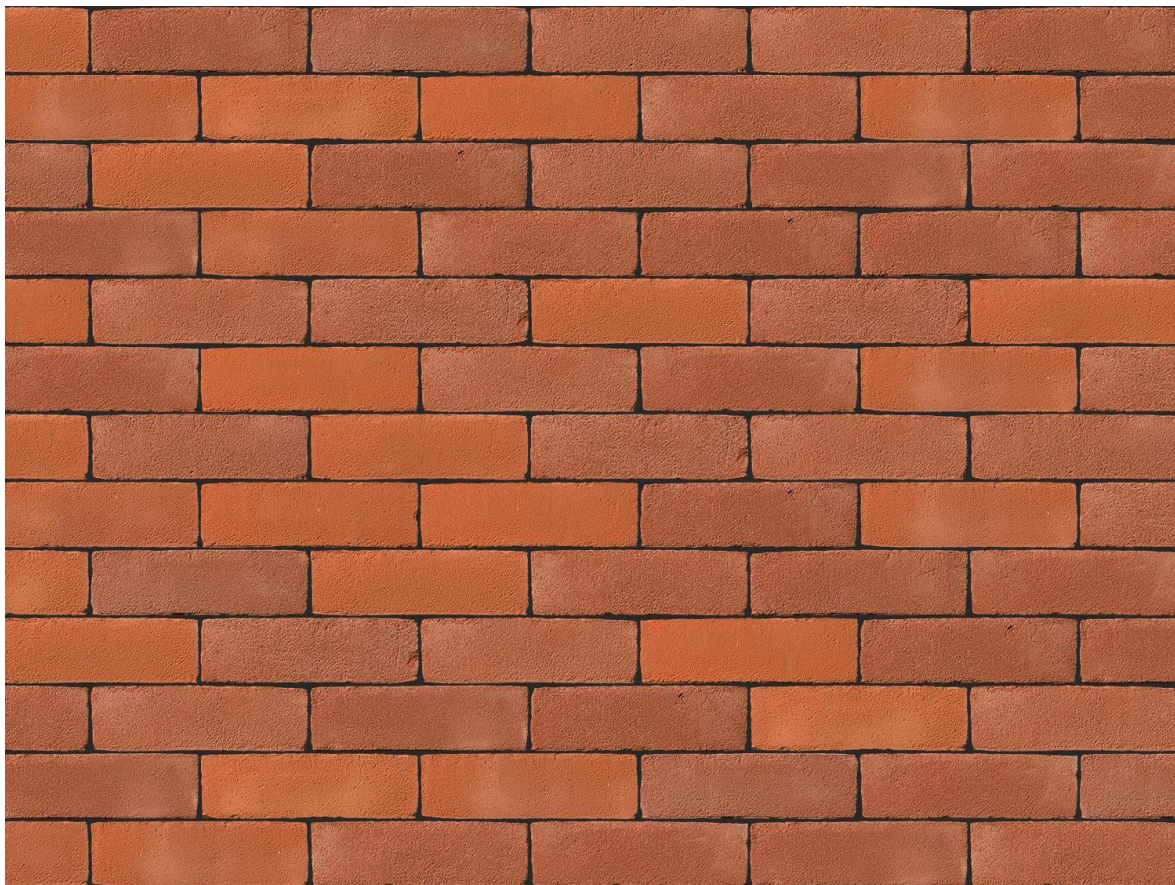

### WAVENY RED BLEND BRICK

Brand	Engels
Colour	Red
Type	Solid Brick
Dimensions	214mm x 101mm x 66mm
Durability	F2
Active Soluble Salts	S2
Dimensional Tolerance & Range	T2, R1
Water Absorption	14%
Compressive Strength	10N/mm <sup>2</sup>
Pack Size	600