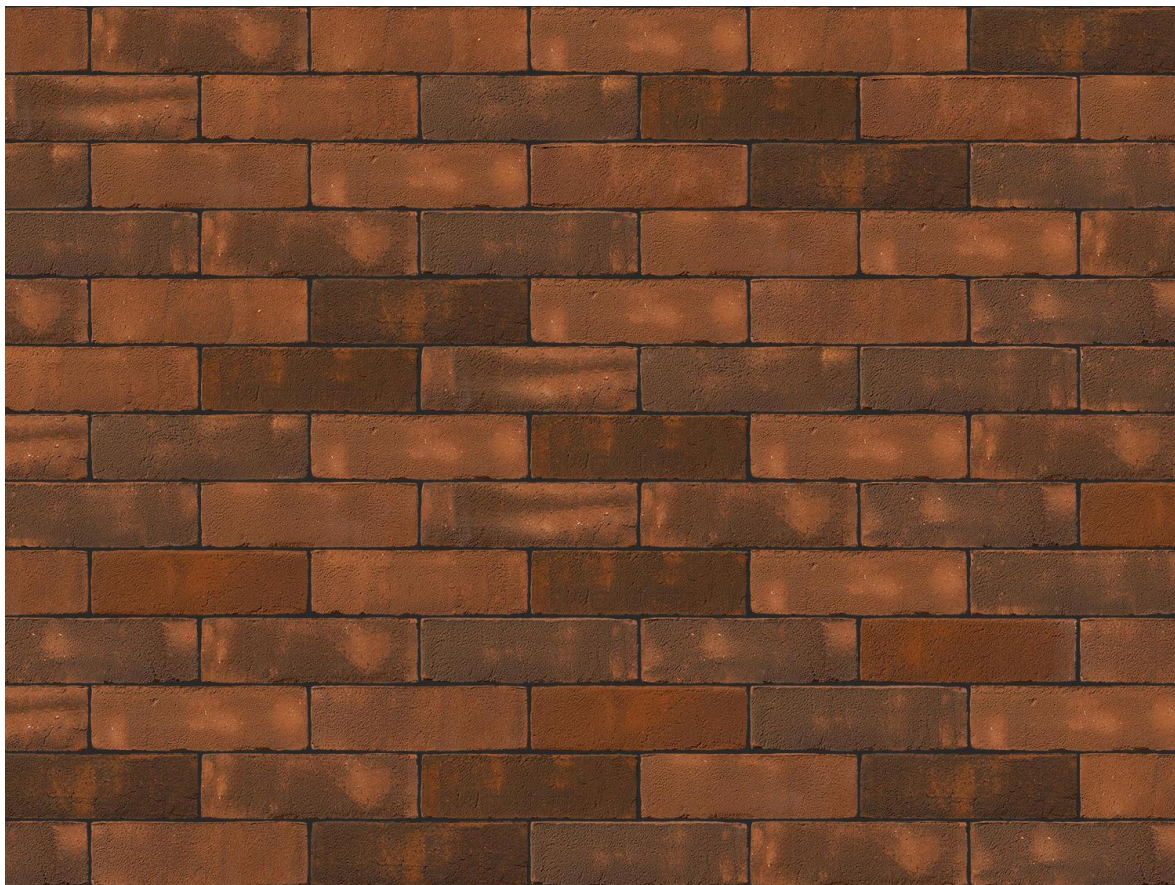

### OLD ENGLISH RED BRICK

Brand	Engels
Colour	Red
Type	Solid Brick
Dimensions	214mm x 101mm x 66mm
Durability	F2
Active Soluble Salts	S2
Dimensional Tolerance & Range	T2, R1
Water Absorption	14%
Compressive Strength	10N/mm <sup>2</sup>
Pack Size	552