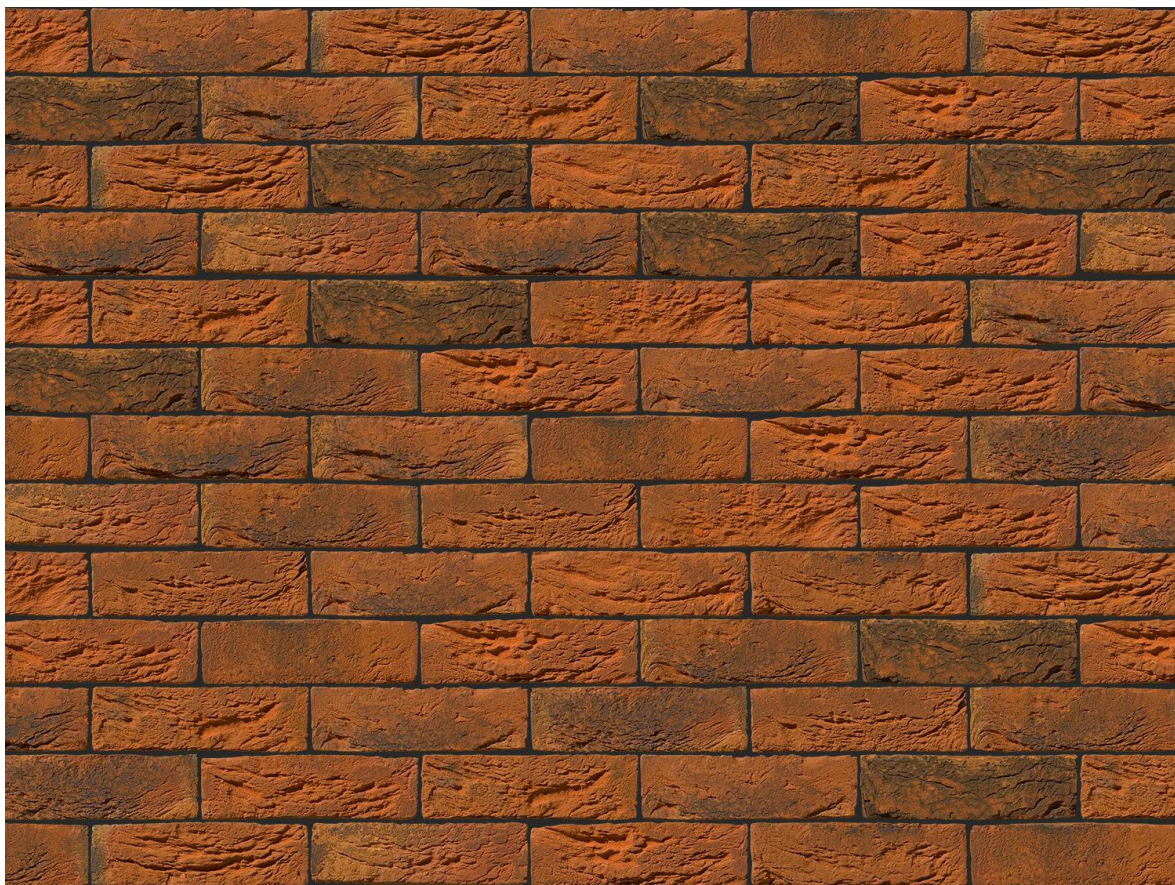

BURNT ORANGE BRICK

Brand	Engels
Colour	Orange
Type	Solid Brick
Dimensions	215mm x 104mm x 66mm
Durability	F2
Active Soluble Salts	S2
Dimensional Tolerance & Range	T2, R1
Water Absorption	16%
Compressive Strength	7.5N/mm ²
Pack Size	608