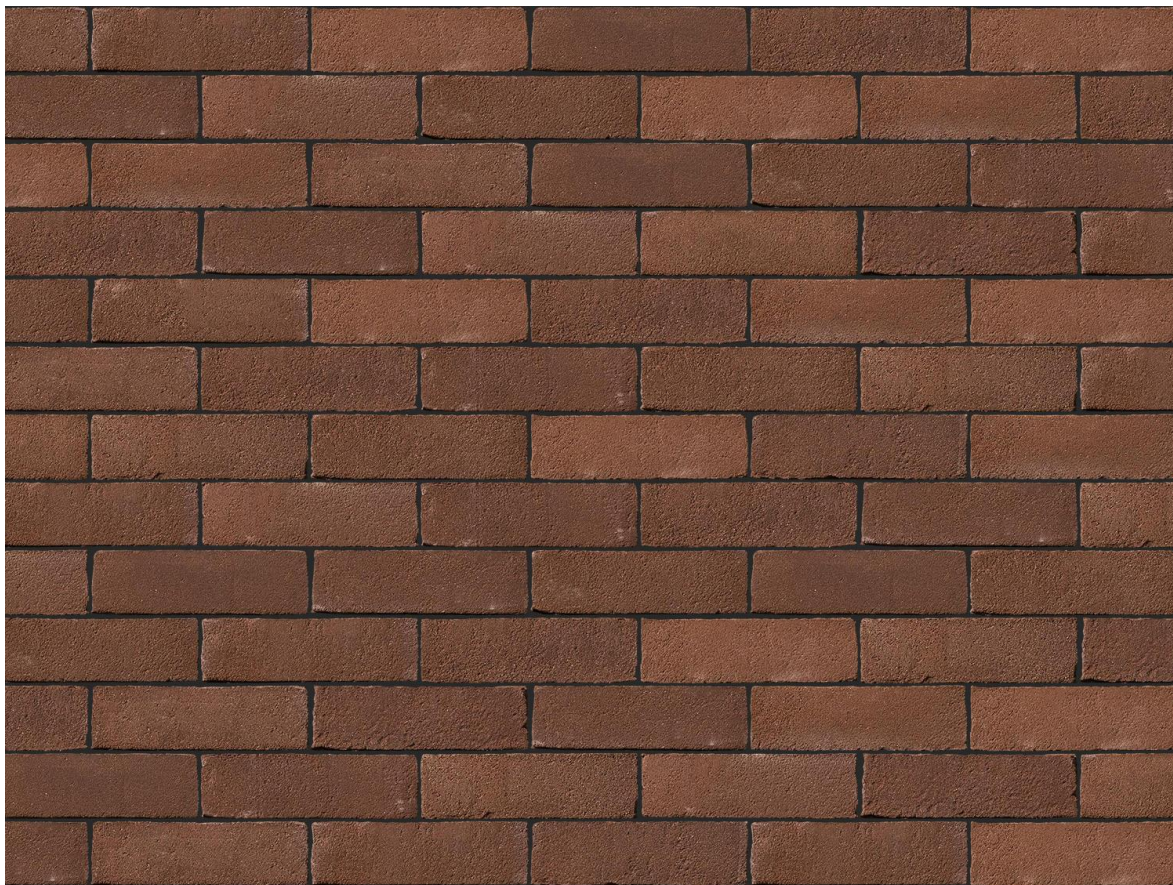

BRUIN BROWN BRICK

Brand	Engels
Colour	Brown
Type	Solid Brick
Dimensions	210mm x 100mm x 65mm
Durability	F2
Active Soluble Salts	S2
Dimensional Tolerance & Range	T2, R1
Water Absorption	12%
Compressive Strength	20N/mm ²
Pack Size	560